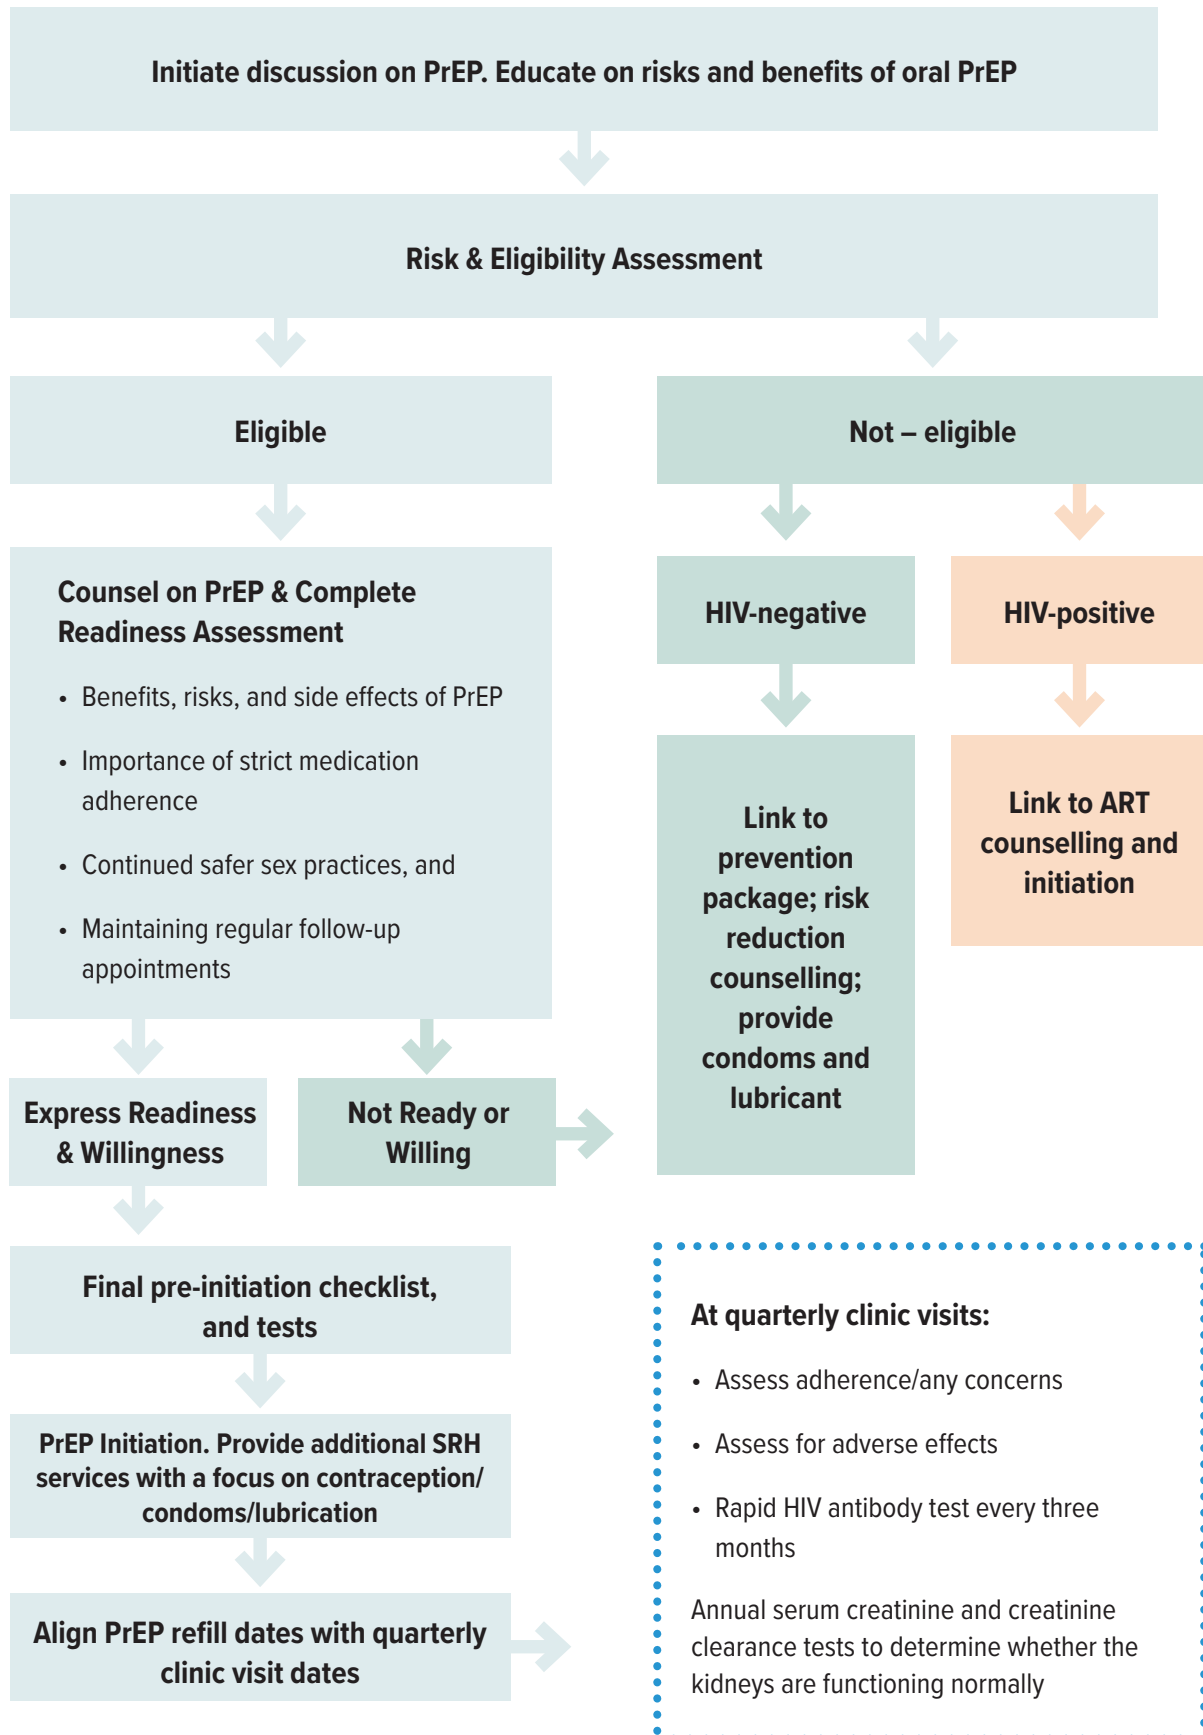

JOB AID – PrEP Algorithm¹

¹ Based on guidance from 2018 Kenya ART guidelines -http://cquin.icap.columbia.edu/wp-content/uploads/2017/04/ICAP_CQUIN_Kenya-ARV-Guidelines-2018-Final_20thAug2018.pdf